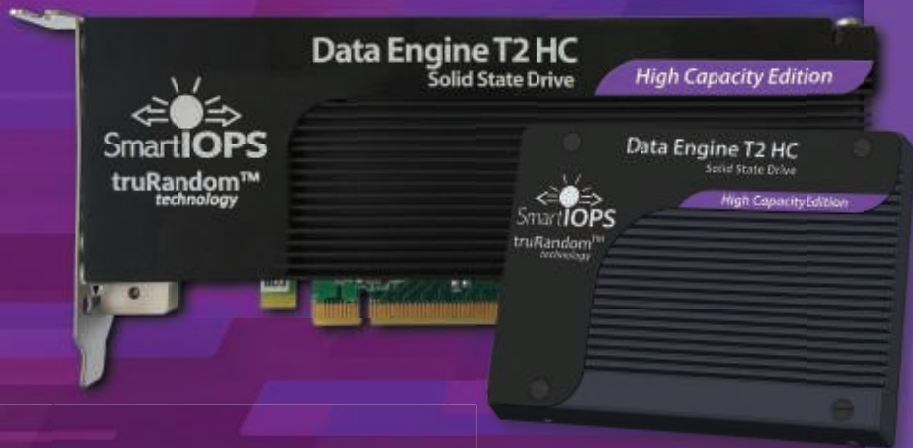

SmartIOPS.com
408-216-8100
info@SmartIOPS.com

DATA ENGINE T2 HC

High Capacity Edition

The Fastest, Highest Capacity
PCIe NVMe SSD in the World

Product Highlights

Up to 72TB User Capacity
Superior Performance vs. Competitive
Enterprise NVMe SSDs